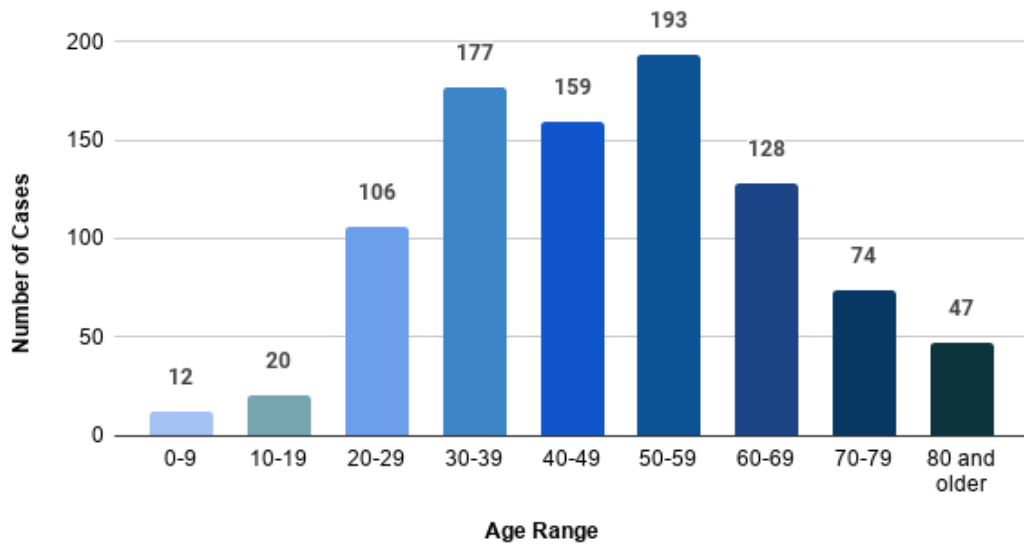

###

Number of COVID-19 Norwalk Cases and New Cases

Data are preliminary and subject to change

Number of Confirmed COVID-19 Norwalk Cases per Age Group

Data are preliminary & subject to change. May not add up to total case count as demographic data may be missing.

Number of COVID-19 Norwalk Deaths per Age Group

Data are preliminary and subject to change