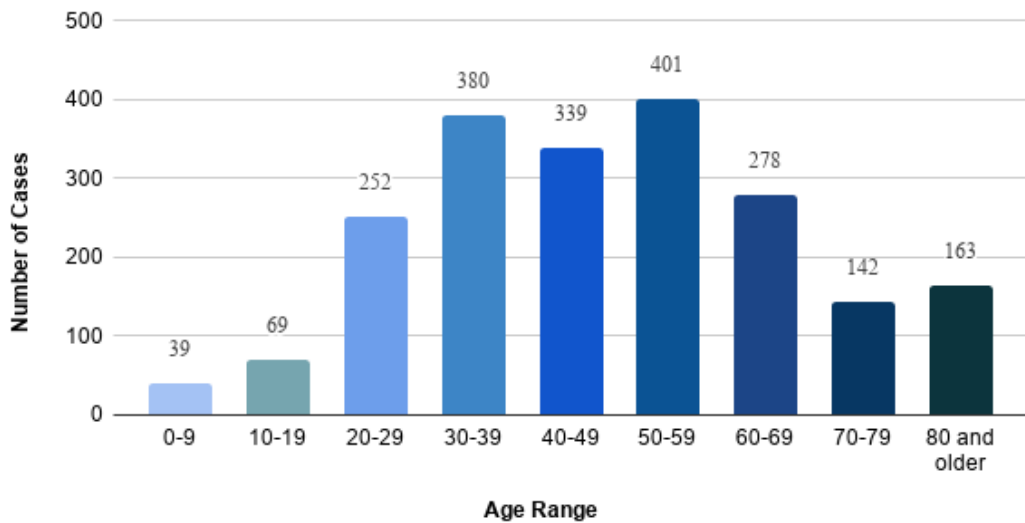

###

Number of Norwalk COVID-19 Cases by Date of Specimen Collection

Test results may be reported several days after collection. Does not include cases with missing specimen collection dates.

Number of Positive COVID-19 Norwalk Cases per Age Group

Data are preliminary & subject to change. May not add up to total case count as demographic data may be missing.

Number of COVID-19 Norwalk Deaths per Age Group

Data are preliminary and subject to change