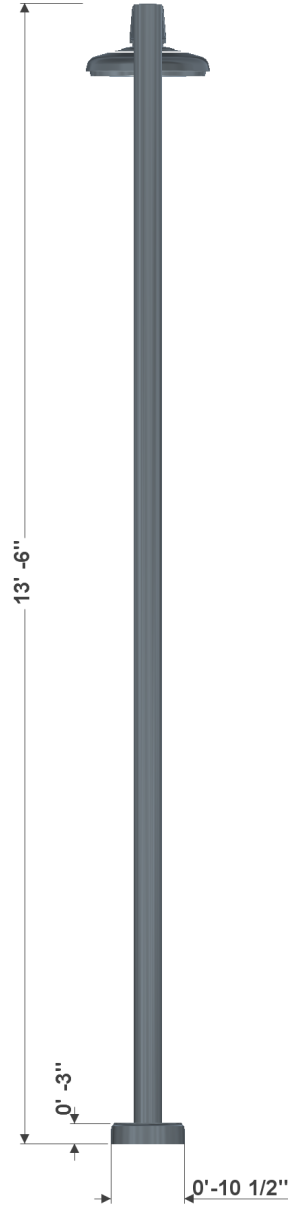

SternbergLighting

ESTABLISHED 1923 / EMPLOYEE OWNED

555 Lawrence Avenue | Roselle, IL 60172 | p 847.588.3400 | www.sternberglighting.com

CONCEPTUAL ASSEMBLY DRAWING, SUBJECT TO ENGINEERING VERIFICATION BY THE FACTORY

Catalog Number: 1A-SL630-12L30T4-MDL018-SV1-RP34-BLOC / 450P4-14.125 / PCC / USTD

Job Name:

Customer Signature:

Drawing #34599

Job Location:

Date:

2 of 2