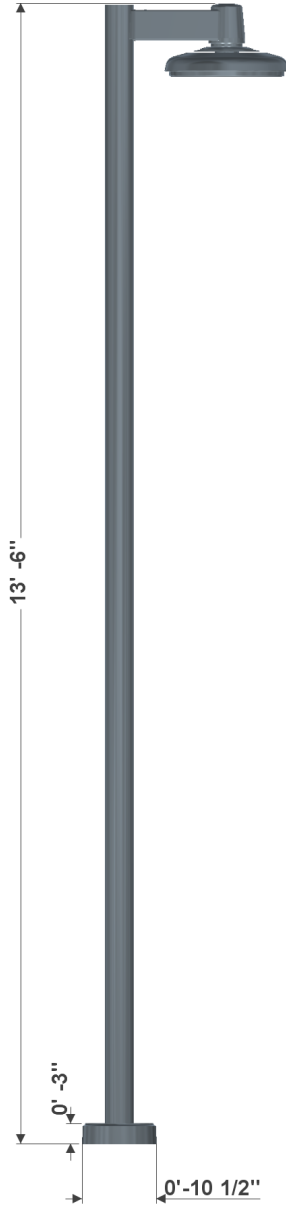

SternbergLighting

ESTABLISHED 1923 / EMPLOYEE OWNED

555 Lawrence Avenue | Roselle, IL 60172 | p 847.588.3400 | www.sternberglighting.com

CONCEPTUAL ASSEMBLY DRAWING, SUBJECT TO ENGINEERING VERIFICATION BY THE FACTORY

Catalog Number: 1A-SL630-12L30T5-MDL018-SV1-RP34 / 450P4-14.125 / PCC / USTD

Job Name:

Customer Signature:

Drawing #34600

Job Location:

Date:

2 of 2