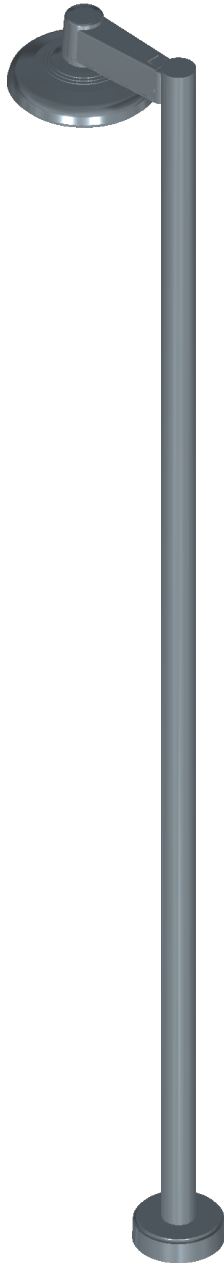

SternbergLighting

ESTABLISHED 1923 / EMPLOYEE OWNED

555 Lawrence Avenue | Roselle, IL 60172 | p 847.588.3400 | www.sternberglighting.com

CONCEPTUAL ASSEMBLY DRAWING, SUBJECT TO ENGINEERING VERIFICATION BY THE FACTORY

ARM NUMBER OF ARMS: 1

Number of Arms: One Arm (1)

ARM ARM FIXTURE: SL630

The Solana® medium sized Arm Mount Luminaire has a stylish design that is perfect accent for urban settings. The subtle, yet sophisticated look enhances the impact of any project. The Solana's wide array of optics, lenses and distributions makes this an easy choice for a variety of commercial institutional and municipal projects.

FIXTURE OPTIONS: -12L30T3-MDL018-SV1-RP34-BLOC

Array: 12 LEDs, 27W for MD_008, 47W for MD_014, 60W for MD_018 (12L)
Color Temp: 3000K (30)
Distribution: Type 3 (T3)
Driver: Multi-Volt Dimmable Low-Range Driver - 120-277V, 180mA (MDL018)
Lens: Flat Soft Vue Light Diffused Acrylic (SV1)
Round Pole 3" to 4" Pole (RP34)
Adapter: Yes (BLOC)
Houseside Shield or BLOC:

POLE: 450P4-14.125

The 10-1/2" diameter cast 356 aluminum alloy base and aluminum shaft shall be a one-piece construction. For fixtures using remote ballasts or drivers, the servicing of these components requires pulling the pole. The pole shall be U.L. or E.T.L. listed in U.S. and Canada. All pole heights to have a tolerance of $\pm 2"$

Model: 450 Lexington (450)
Shaft Type: Smooth Straight 4 Inch, 6061-T6 Aluminum Alloy (P4) (P4-)
Height: 14 Ft (14)
Gauge: .125" (.125)

POLE CAP: PCC

The option tops the Urban pole with a flat cap.

FINISH: /USTD

Assembly shall be powder coated to a yet to be determined Urban finish. This option may be used for quoting purposes when a final decision on the finish specification is pending.

Arms and Accessory	Orientation
Direct Mount	180

(4) 1/2" x 18" Anchor Bolts, 8" Bolt Circle, Diamond pattern

Access Door Orientation:	0°
Street Side Orientation:	180°

Catalog Number: 1A-SL630-12L30T3-MDL018-SV1-RP34-BLOC / 450P4-14.125 / PCC / USTD

Job Name:

Customer Signature:

Drawing #34597

Job Location:

Date:

1 of 2