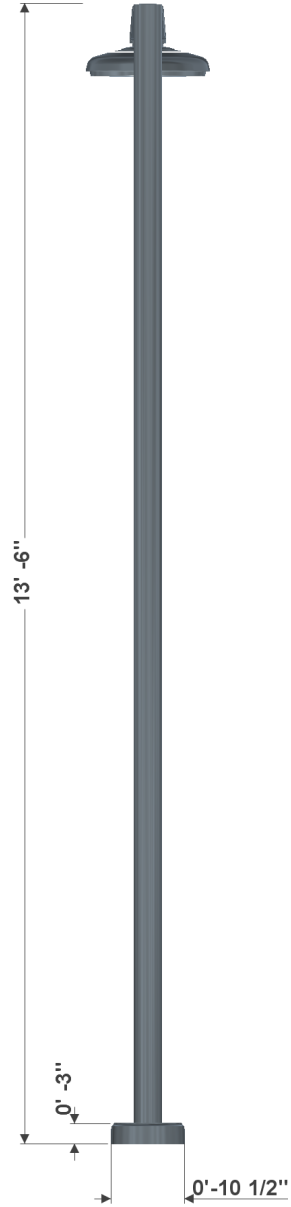

SternbergLighting

ESTABLISHED 1923 / EMPLOYEE OWNED

555 Lawrence Avenue | Roselle, IL 60172 | p 847.588.3400 | www.sternberglighting.com

CONCEPTUAL ASSEMBLY DRAWING, SUBJECT TO ENGINEERING VERIFICATION BY THE FACTORY

Catalog Number: 1A-SL630-12L30T3-MDL018-SV1-RP34-BLOC / 450P4-14.125 / PCC / USTD

Job Name:

Customer Signature:

Drawing #34597

Job Location:

Date:

2 of 2