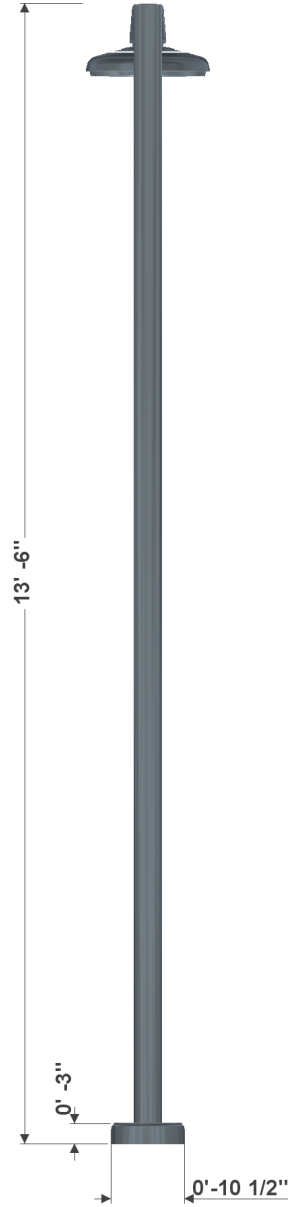

SternbergLighting

ESTABLISHED 1923 / EMPLOYEE OWNED

555 Lawrence Avenue | Roselle, IL 60172 | p 847.588.3400 | www.sternberglighting.com

CONCEPTUAL ASSEMBLY DRAWING, SUBJECT TO ENGINEERING VERIFICATION BY THE FACTORY

Catalog Number: 1A-SL630-12L30T3-MDL018-SV1-RP34 / 450P4-14.125 / PCC / USTD

Job Name:

Customer Signature:

Drawing #34598

Job Location:

Date:

2 of 2