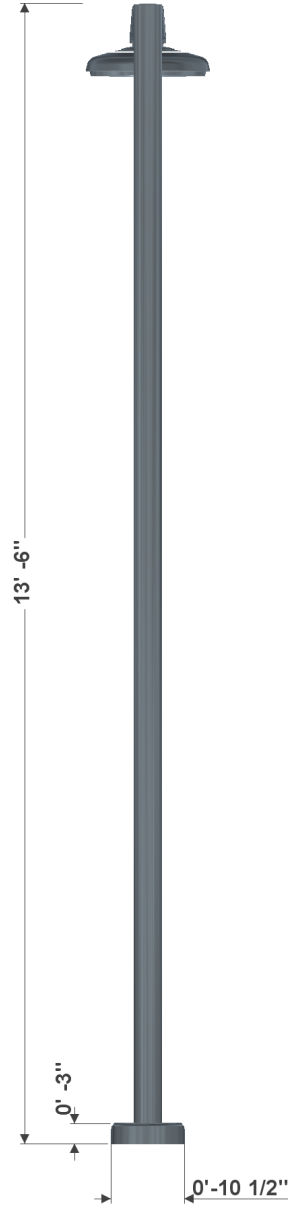

SternbergLighting

ESTABLISHED 1923 / EMPLOYEE OWNED

555 Lawrence Avenue | Roselle, IL 60172 | p 847.588.3400 | www.sternberglighting.com

CONCEPTUAL ASSEMBLY DRAWING, SUBJECT TO ENGINEERING VERIFICATION BY THE FACTORY

Catalog Number: 1A-SL630-12L30T5-MDL018-SV1-RP34 / 450P4-14.125 / PCC / USTD

Job Name:

Customer Signature:

Drawing #34600

Job Location:

Date:

2 of 2