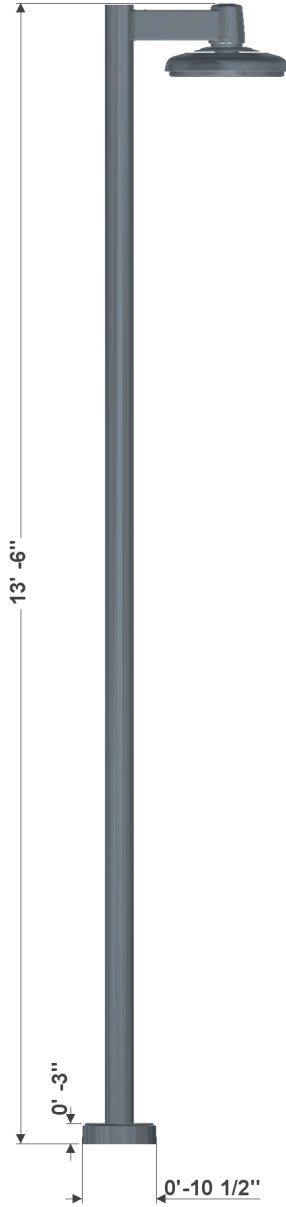

SternbergLighting

ESTABLISHED 1923 / EMPLOYEE OWNED

555 Lawrence Avenue | Roselle, IL 60172 | p 847.588.3400 | www.sternberglighting.com

CONCEPTUAL ASSEMBLY DRAWING, SUBJECT TO ENGINEERING VERIFICATION BY THE FACTORY

Catalog Number: 1A-SL630-12L30T3-MDL018-SV1-RP34 / 450P4-14.125 / PCC / USTD

Job Name:

Customer Signature:

Drawing #34598

Job Location:

Date:

2 of 2