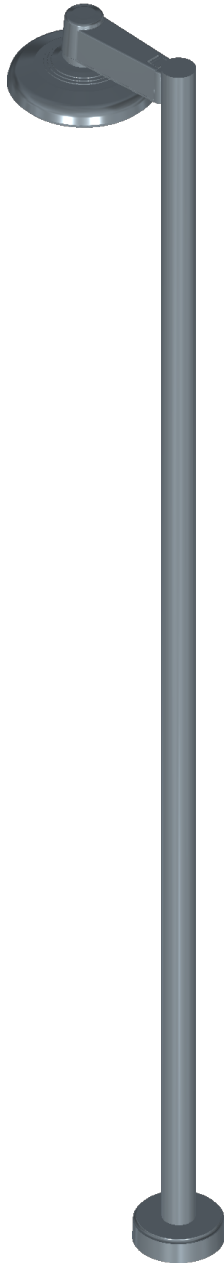

SternbergLighting

ESTABLISHED 1923 / EMPLOYEE OWNED

555 Lawrence Avenue | Roselle, IL 60172 | p 847.588.3400 | www.sternberglighting.com

CONCEPTUAL ASSEMBLY DRAWING, SUBJECT TO ENGINEERING VERIFICATION BY THE FACTORY

ARM NUMBER OF ARMS: 1

Number of Arms: One Arm (1)

ARM ARM FIXTURE: SL630

The Solana® medium sized Arm Mount Luminaire has a stylish design that is perfect accent for urban settings. The subtle, yet sophisticated look enhances the impact of any project. The Solana's wide array of optics, lenses and distributions makes this an easy choice for a variety of commercial institutional and municipal projects.

FIXTURE OPTIONS: -12L30T4-MDL018-SV1-RP34-BLOC

Array: 12 LEDs, 27W for MD_008, 47W for MD_014, 60W for MD_018 (12L)
Color Temp: 3000K (30)
Distribution: Type 4 (T4)
Driver: Multi-Volt Dimmable Low-Range Driver - 120-277V, 180mA (MDL018)
Lens: Flat Soft Vue Light Diffused Acrylic (SV1)
Round Pole 3" to 4" Pole (RP34)
Adapter: Yes (BLOC)
Houseside Shield or BLOC:

POLE: 450P4-14.125

The 10-1/2" diameter cast 356 aluminum alloy base and aluminum shaft shall be a one-piece construction. For fixtures using remote ballasts or drivers, the servicing of these components requires pulling the pole. The pole shall be U.L. or E.T.L. listed in U.S. and Canada. All pole heights to have a tolerance of $\pm 2"$

Model: 450 Lexington (450)
Shaft Type: Smooth Straight 4 Inch, 6061-T6 Aluminum Alloy (P4) (P4-)
Height: 14 Ft (14)
Gauge: .125" (.125)

POLE CAP: PCC

The option tops the Urban pole with a flat cap.

FINISH: /USTD

Assembly shall be powder coated to a yet to be determined Urban finish. This option may be used for quoting purposes when a final decision on the finish specification is pending.

Arms and Accessory	Orientation
Direct Mount	180

(4) 1/2" x 18" Anchor Bolts, 8" Bolt Circle, Diamond pattern

Access Door Orientation:	0°
Street Side Orientation:	180°

Catalog Number: 1A-SL630-12L30T4-MDL018-SV1-RP34-BLOC / 450P4-14.125 / PCC / USTD

Job Name:

Customer Signature:

Drawing #34599

Job Location:

Date:

1 of 2