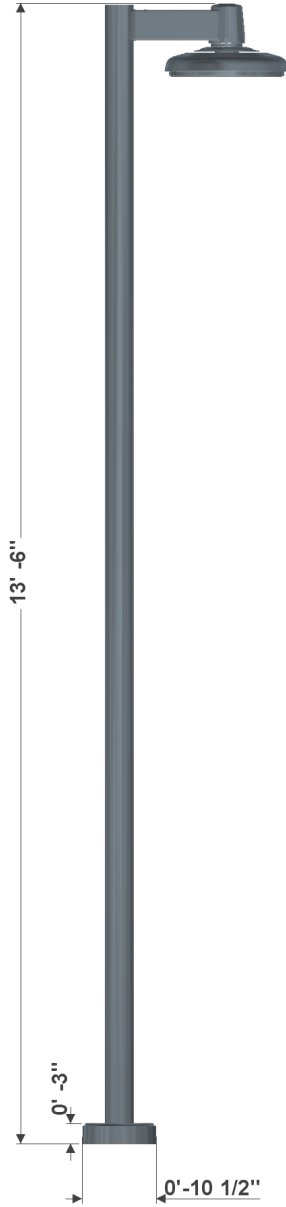

SternbergLighting

ESTABLISHED 1923 / EMPLOYEE OWNED

555 Lawrence Avenue | Roselle, IL 60172 | p 847.588.3400 | www.sternberglighting.com

CONCEPTUAL ASSEMBLY DRAWING, SUBJECT TO ENGINEERING VERIFICATION BY THE FACTORY

Catalog Number: 1A-SL630-12L30T3-MDL018-SV1-RP34-BLOC / 450P4-14.125 / PCC / USTD

Job Name:

Customer Signature:

Drawing #34597

Job Location:

Date:

2 of 2