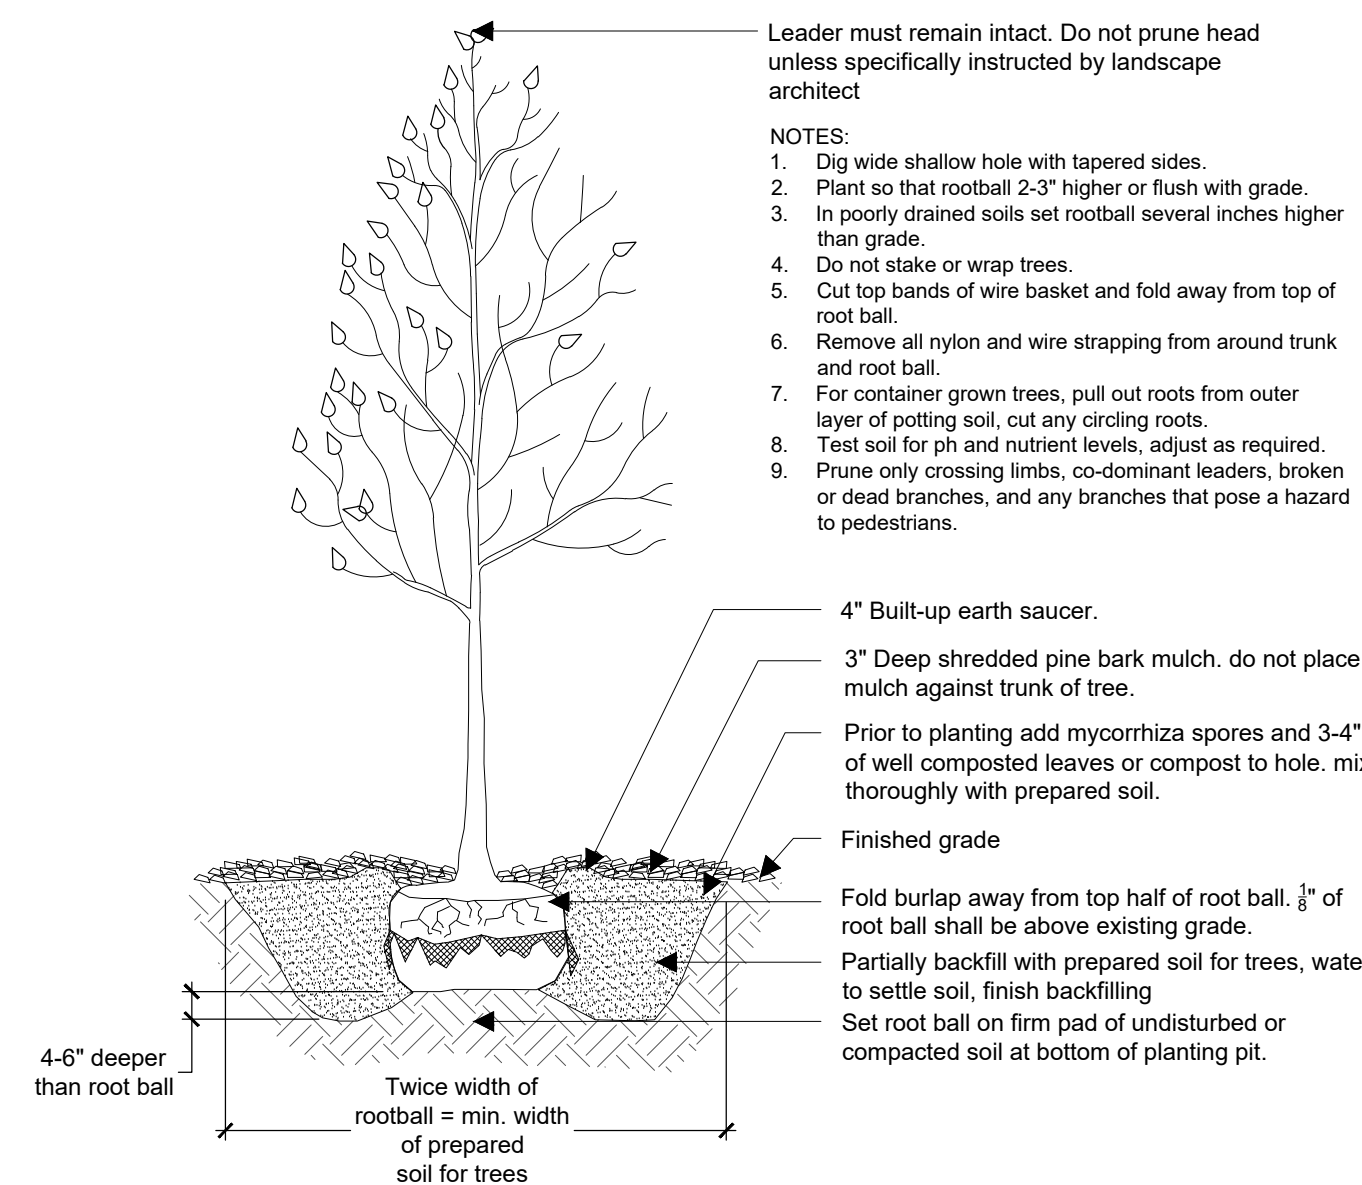

18 Deciduous Tree Planting
L-3.1

Not to Scale

NOTES

1	Zoning Board Submission	12/11/2020

No. Revision: Date:

Site + Landscape Details

Date: 12/11/2020
Scale: As Noted
Sheet:

L-3.1