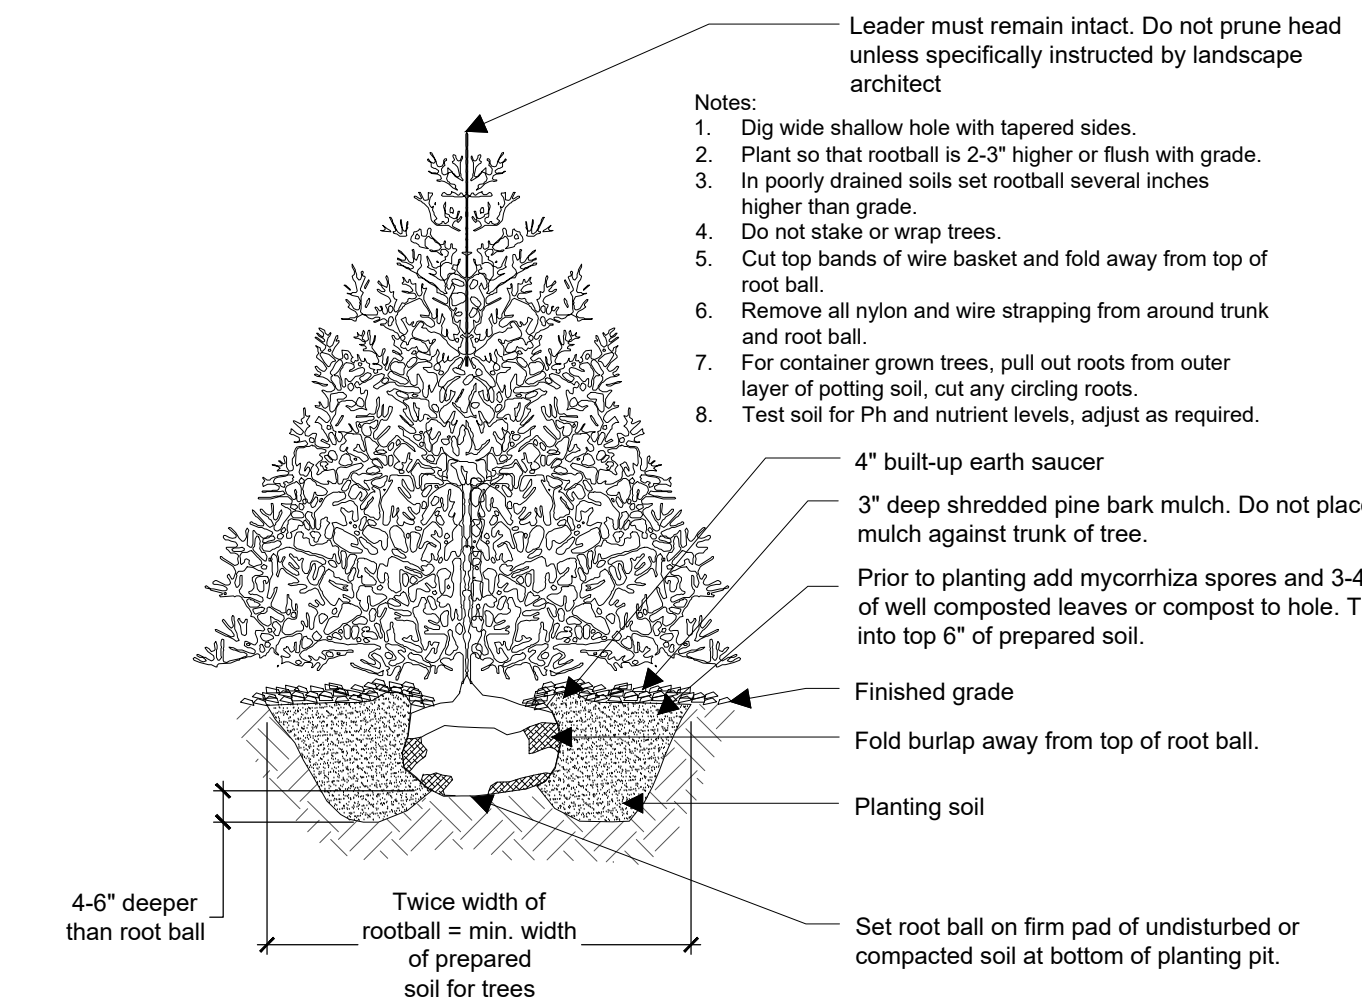

17 Evergreen Tree Planting
L-3.1

Not to Scale