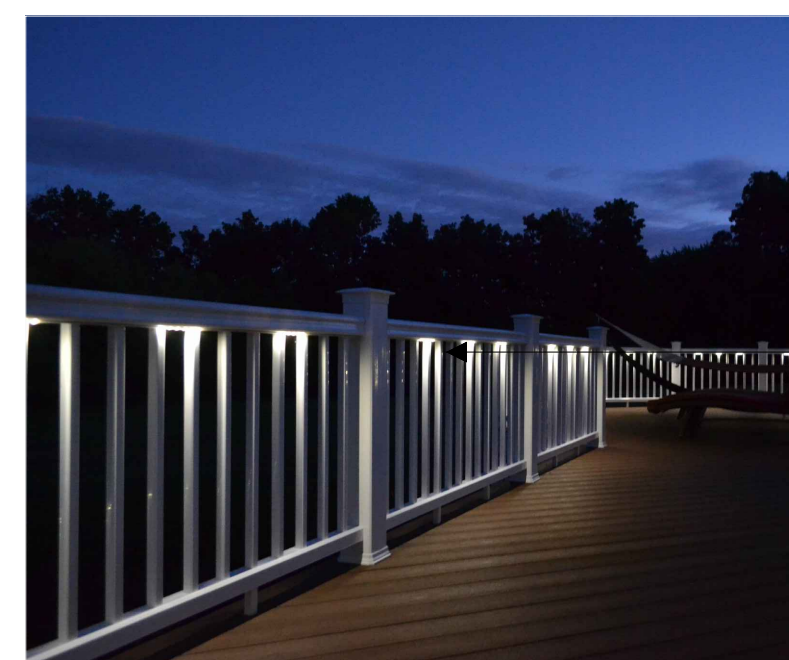

Nautical Flag Pole- By Owner

14 Rail Light
L-3.1

Not to Scale