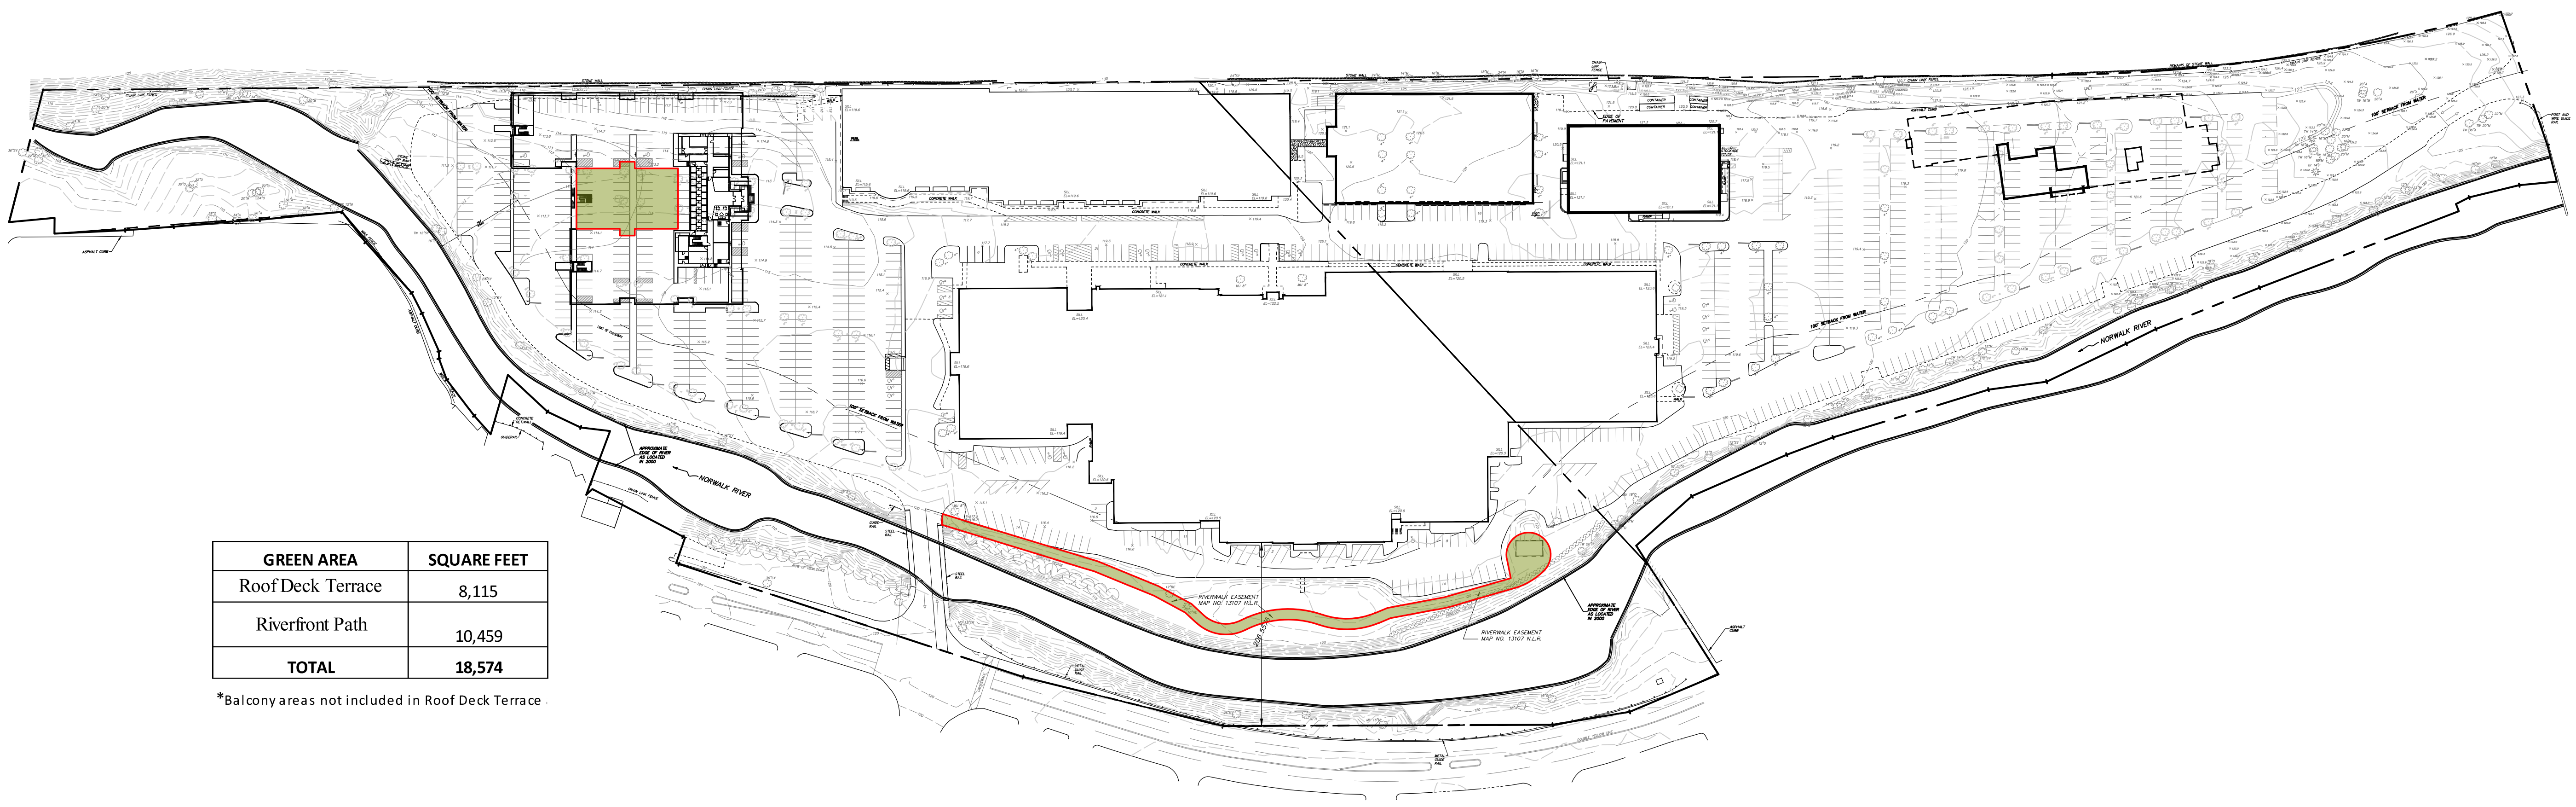

No.	Revision/Issue	Date

IQ
 Imbiano-Quigley
 Landscape Architects
 31 Mamaroneck Ave
 White Plains, New York 10601
 admin@iqlandarch.com
 (914) 232-0200

Project Name
Uno at I-Park Norwalk
 761 Main Avenue
 Norwalk, Wilton CT

Drawing Title
**Open Space
 Recreation Plan**

Scale 1" = 100'-0"	Sheet No. L-5
Date February 11, 2021	
Drawn By VA	Checked By JAI

GREEN AREA	SQUARE FEET
Roof Deck Terrace	8,115
Riverfront Path	10,459
TOTAL	18,574

*Balcony areas not included in Roof Deck Terrace.