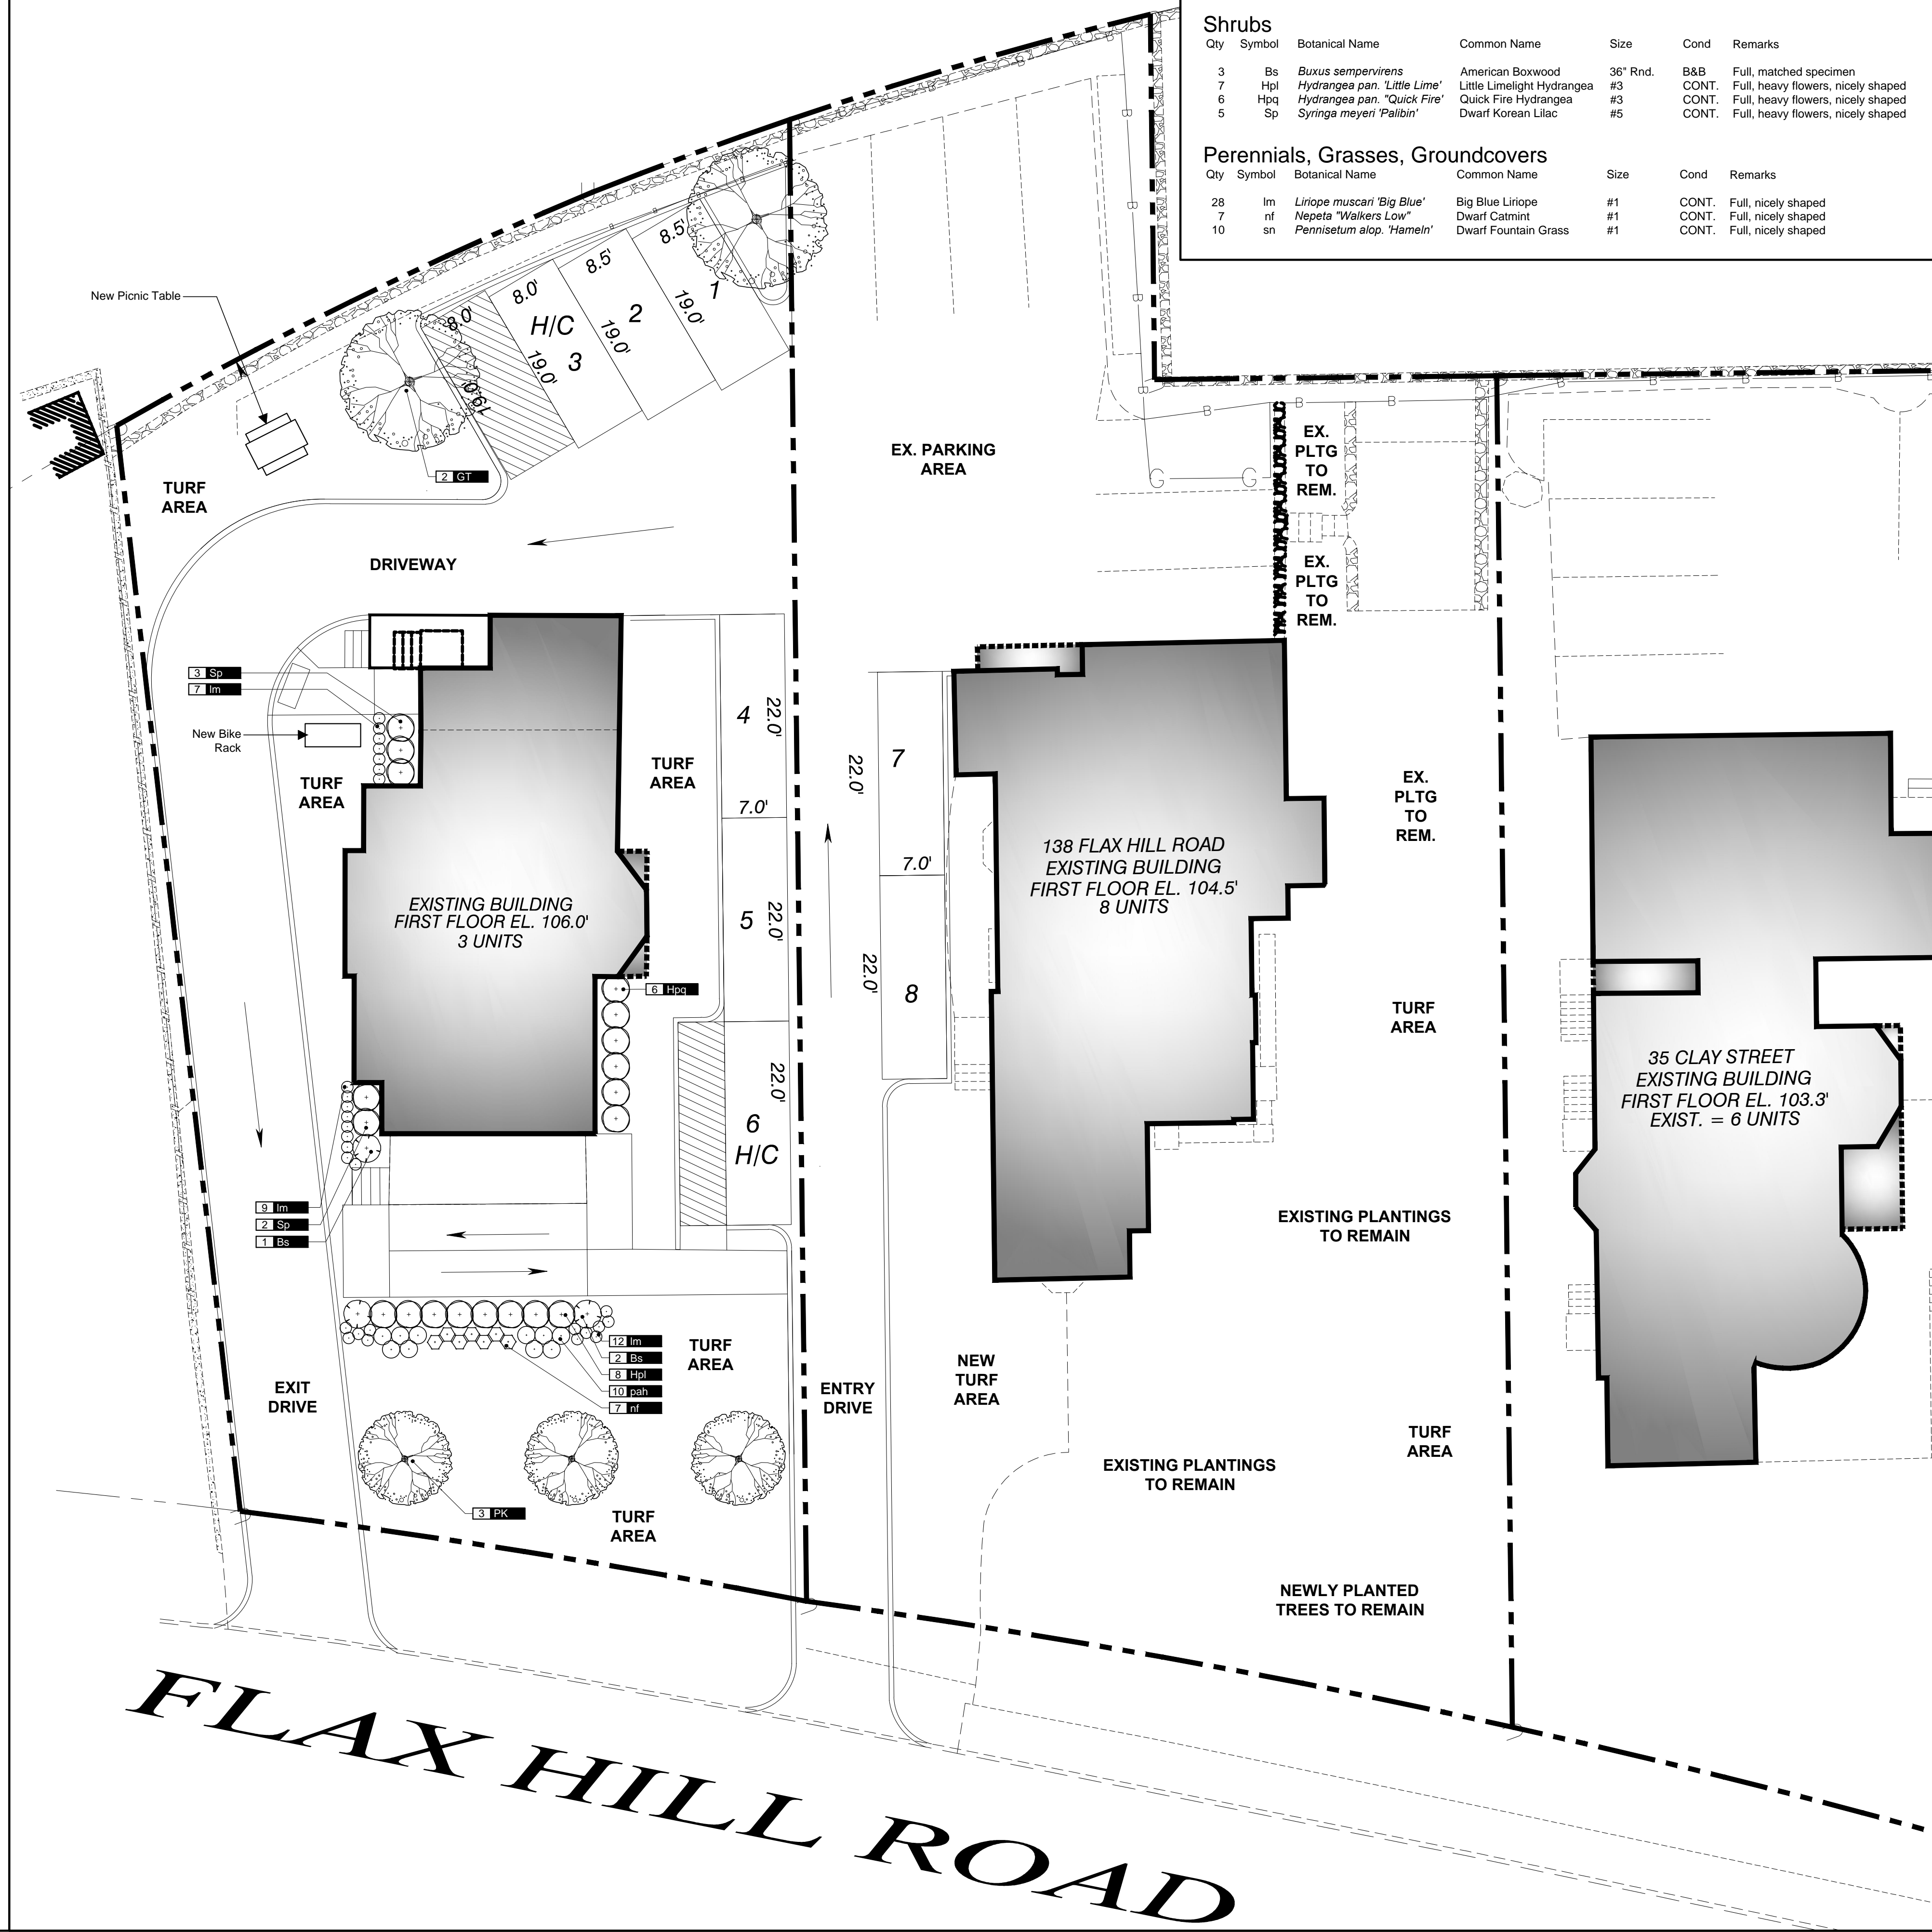

Workforce Partners

11 Day Street
Norwalk, CT 06854
203.517.0545

Symbol Legend

- --- Property Line
- - - Setback Line
- █ Existing Building
- Proposed Deciduous Trees / Shrubs
- Proposed Shrubs / Perennials

NOTE:
-See Civil Drawings for Grading, Paving, Drainage, and Erosion Control Plans
-See Architectural Drawings for Building Information

138 Flax Hill Road

138 Flax Hill Road
Norwalk, CT

Overall Landscape Planting Plan

SCALE: 1" = 10'-0"

LP-1

SHEET:
DATE: 04/15/2021