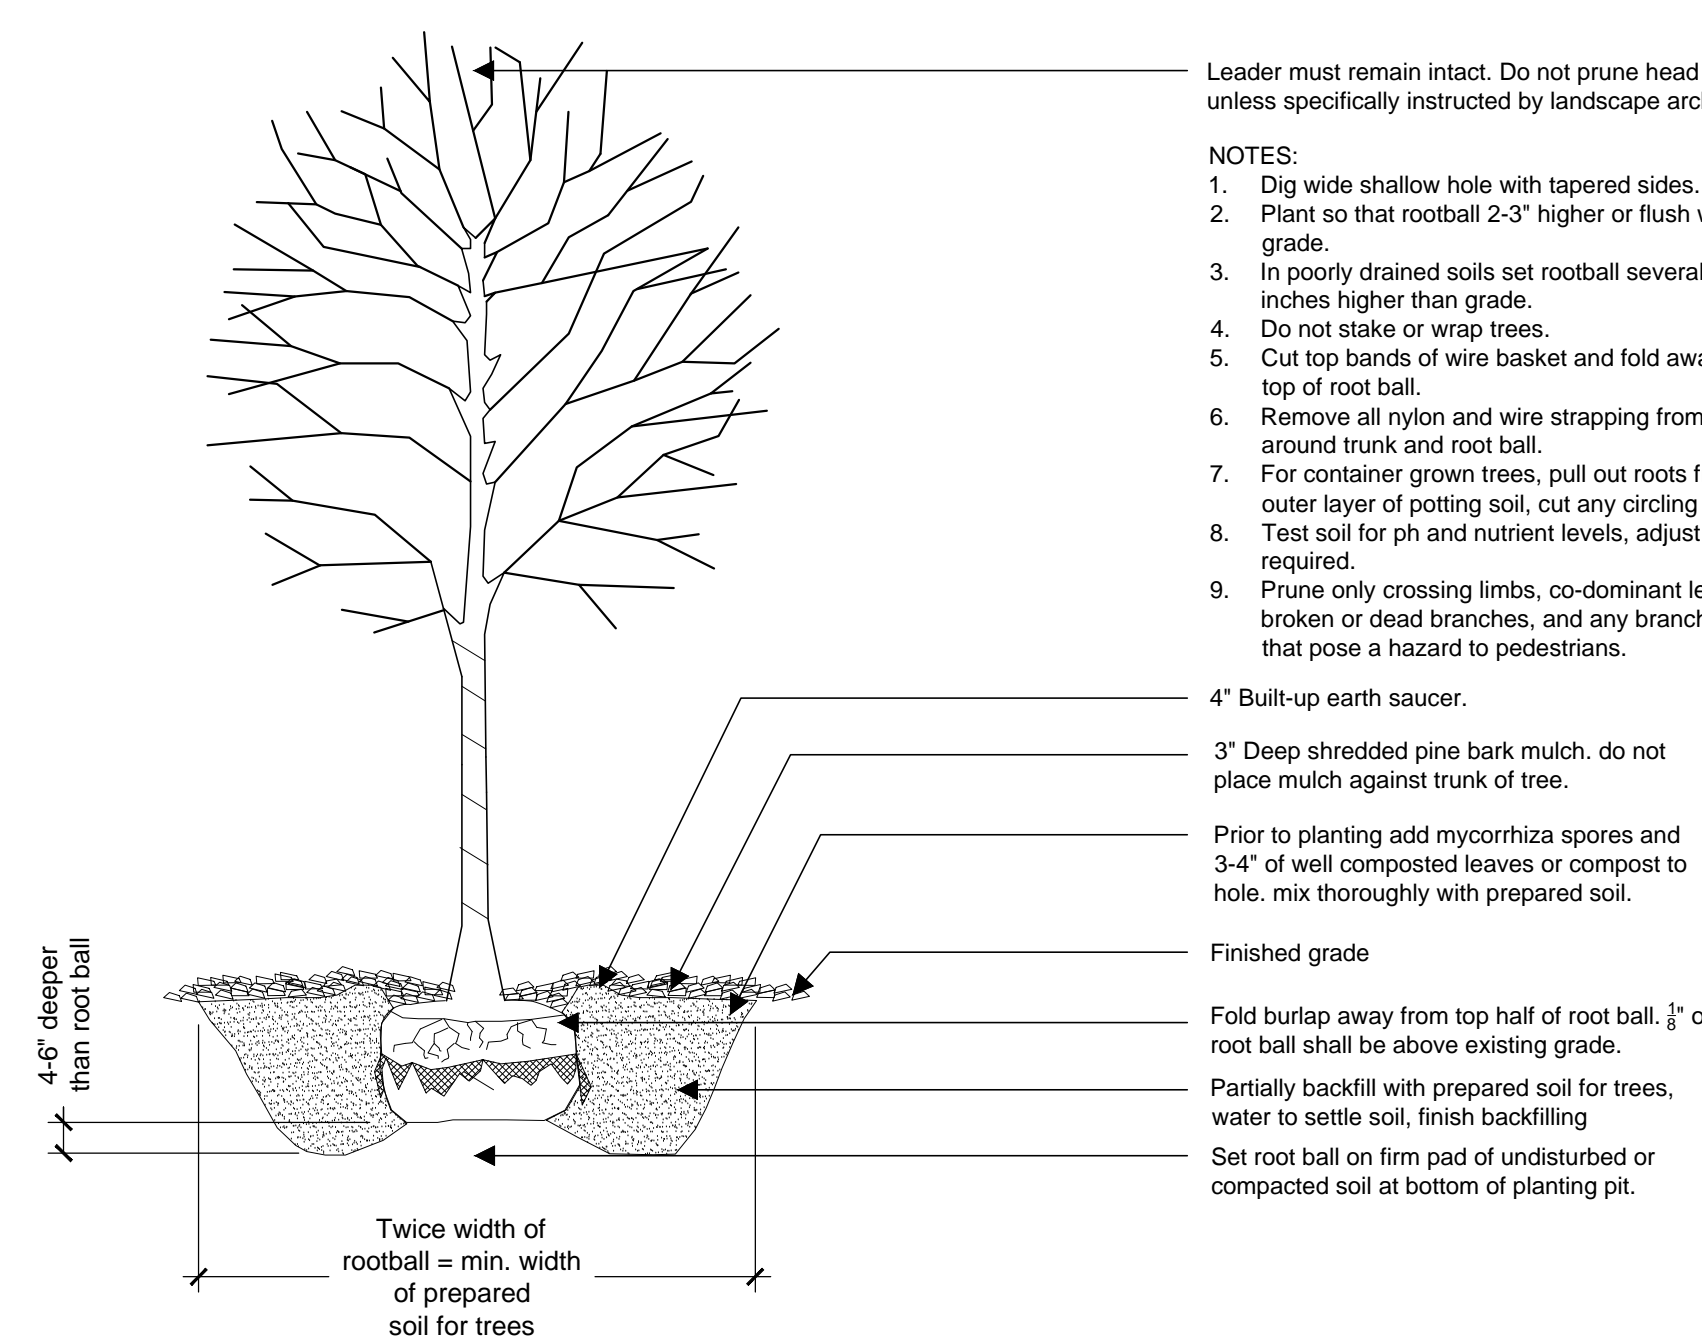

### 1 Planting Pits for Shrubs

Not to Scale

### 2 Evergreen Tree Planting

Not to Scale

### 3 Deciduous Tree Planting

Not to Scale

**Proposed Plant List:**

Deciduous Trees						
Qty	Symbol	Botanical Name	Common Name	Size	Cond	Remarks
2	GT	<i>Gleditsia tricanthos</i>	Thornless Honey Locust	2.5'-3' CAL.	B&B	Full, nicely shaped, even branching
3	PK	<i>Prunus x 'Kwanzan'</i>	Kwanzan Cherry	2.5'-3' CAL.	B&B	Full, nicely shaped, even branching

### Overall Landscape Planting Plan

SCALE: 1" = 10'-0"