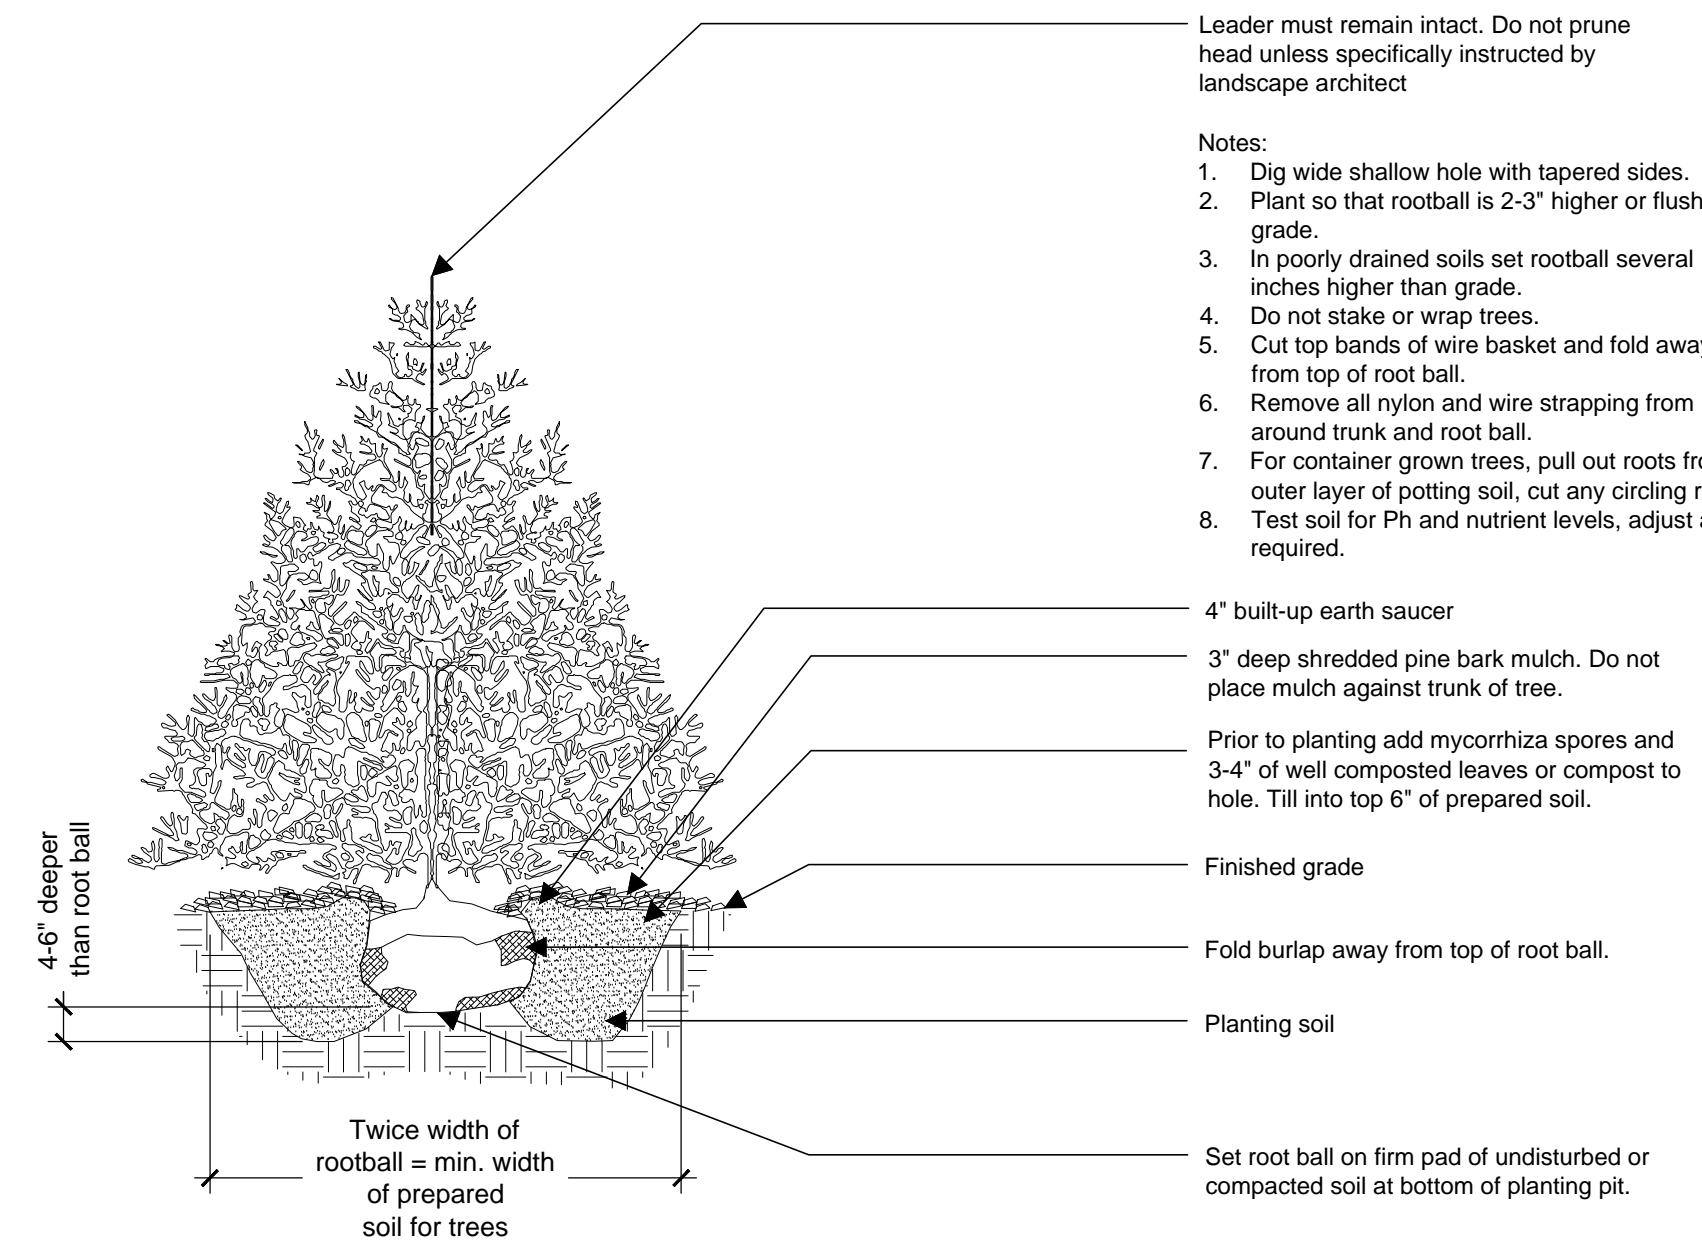

1 Planting Pits for Shrubs

Not to Scale

2 Evergreen Tree Planting

Not to Scale

3 Deciduous Tree Planting

Not to Scale

Proposed Plant List:

Deciduous Trees

Qty	Symbol	Botanical Name	Common Name	Size	Cond	Remarks
2	GT	<i>Gleditsia tricanthos</i>	Thornless Honey Locust	2.5'-3' CAL.	B&B	Full, nicely shaped, even branching
3	PK	<i>Prunus x 'Kwanzan'</i>	Kwanzan Cherry	2.5'-3' CAL.	B&B	Full, nicely shaped, even branching

Shrubs

Qty	Symbol	Botanical Name	Common Name	Size	Cond	Remarks
3	Bs	<i>Buxus sempervirens</i>	American Boxwood	36" Rnd.	B&B	Full, matched specimen
10	Hpl	<i>Hydrangea pan. 'Little Lime'</i>	Little Lime Hydrangea	#3	CONT.	Full, heavy flowers, nicely shaped
6	Hpq	<i>Hydrangea pan. 'Quick Fire'</i>	Quick Fire Hydrangea	#3	CONT.	Full, heavy flowers, nicely shaped
8	Sp	<i>Syringa meyeri 'Palibin'</i>	Dwarf Korean Lilac	#5	CONT.	Full, heavy flowers, nicely shaped

132 Flax Hill Road

138 Flax Hill Road
Norwalk, CT

Overall Landscape Planting Plan

SCALE: 1" = 10'-0"

LP-1

SHEET:
DATE: 04/15/2021