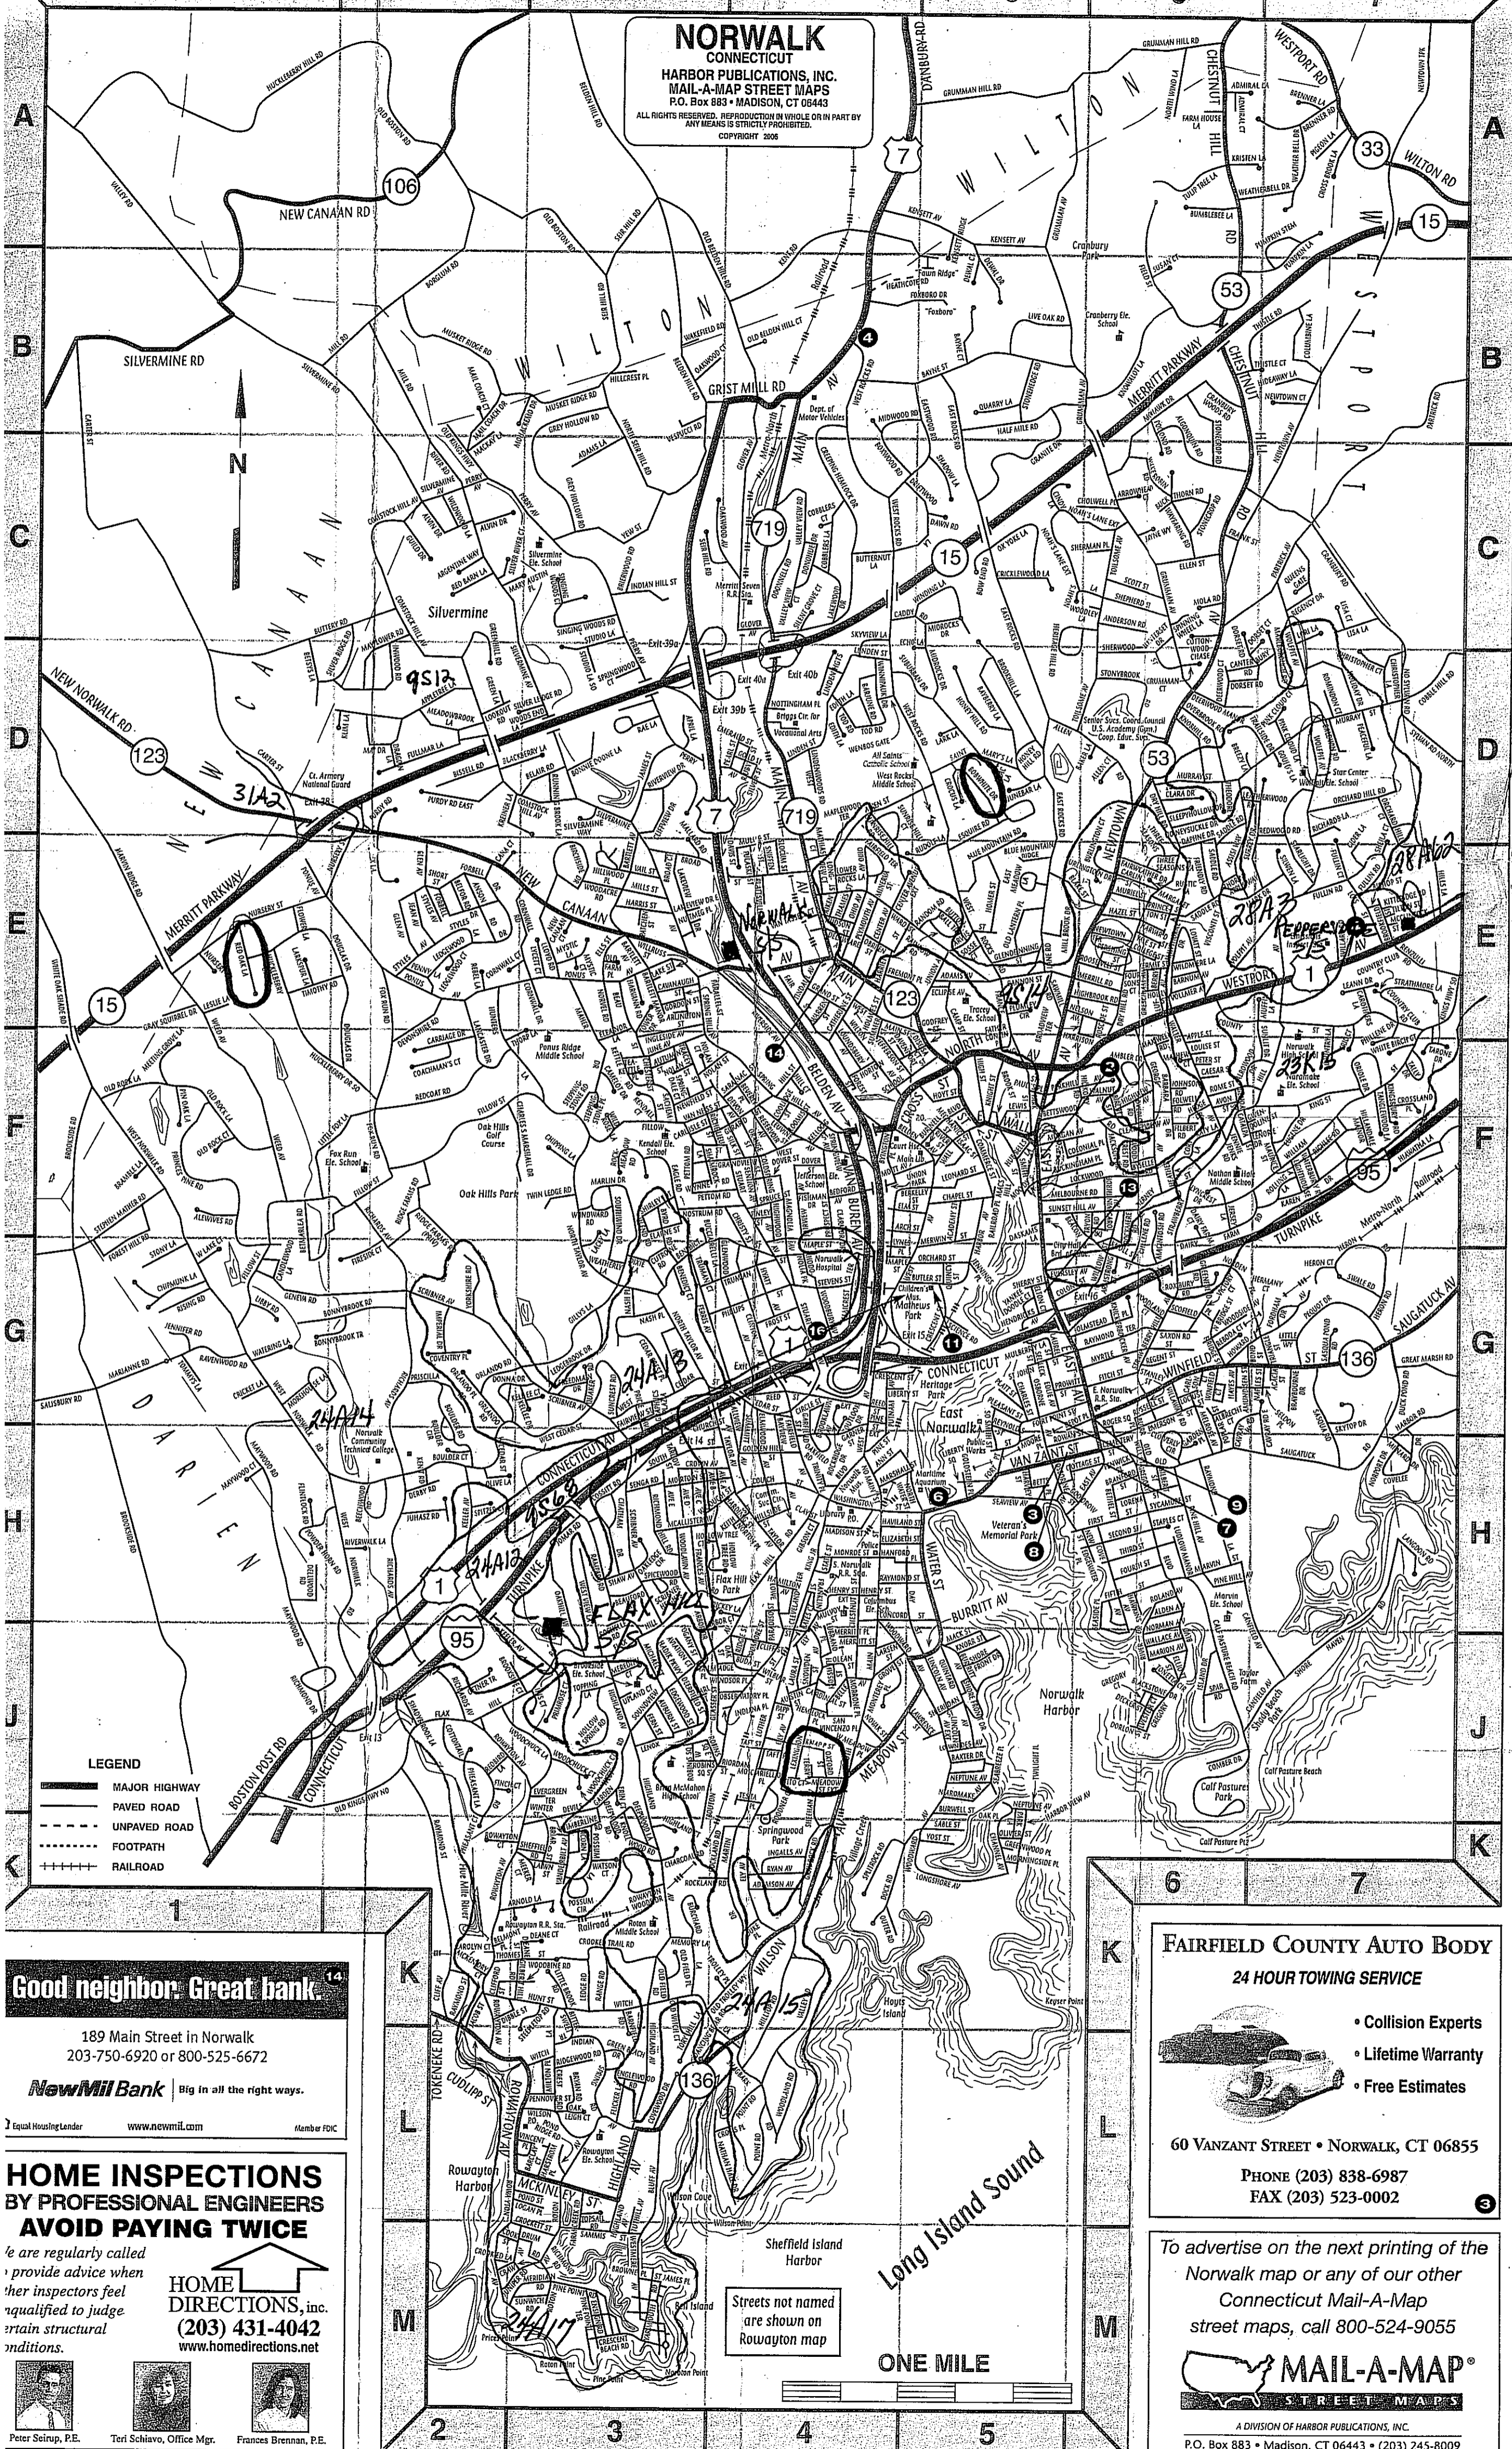

NORWALK
CONNECTICUT
HARBOR PUBLICATIONS, INC.
MAIL-A-MAP STREET MAPS
P.O. Box 883 • MADISON, CT 06443
ALL RIGHTS RESERVED. REPRODUCTION IN WHOLE OR IN PART BY
ANY MEANS IS STRICTLY PROHIBITED.
COPYRIGHT 2006

FAIRFIELD COUNTY AUTO BODY
 24 HOUR TOWING SERVICE

 • Collision Experts
 • Lifetime Warranty
 • Free Estimates
 60 VANZANT STREET • NORWALK, CT 06855
 PHONE (203) 838-6987
 FAX (203) 523-0002

To advertise on the next printing of the Norwalk map or any of our other Connecticut Mail-A-Map street maps, call 800-524-9055